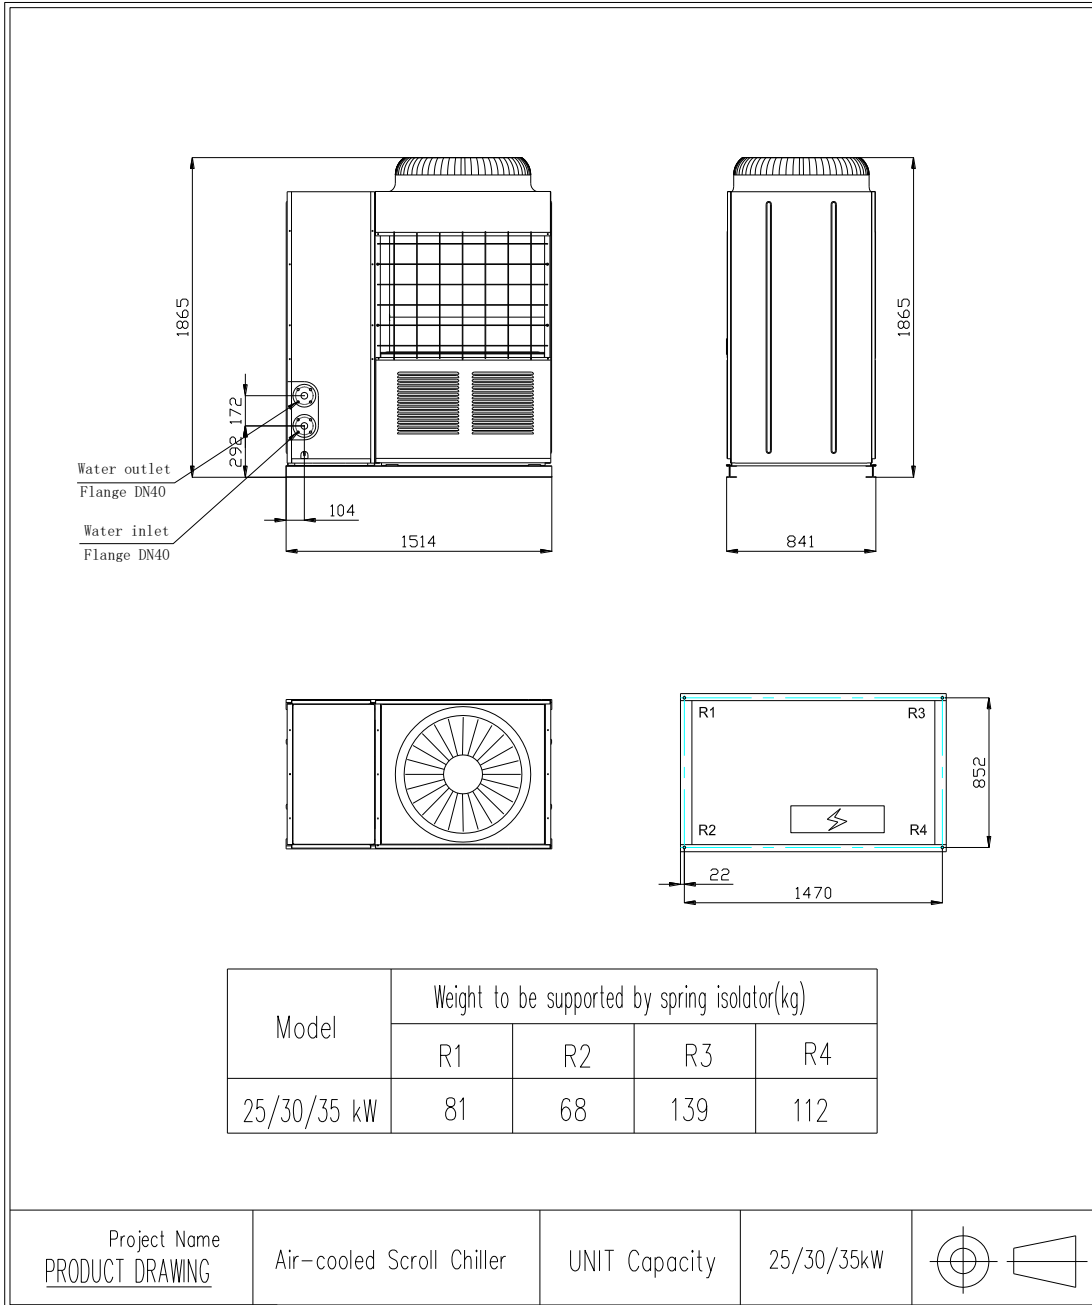

Dimension Chart:

در صورت داشتن هرگونه سوال در مورد اطلاعات فنی و قیمت با شماره های شرکت همگام تجارت هواسنج تماس حاصل فرمایید:

02177262514-090102016100

Havasanj.ir