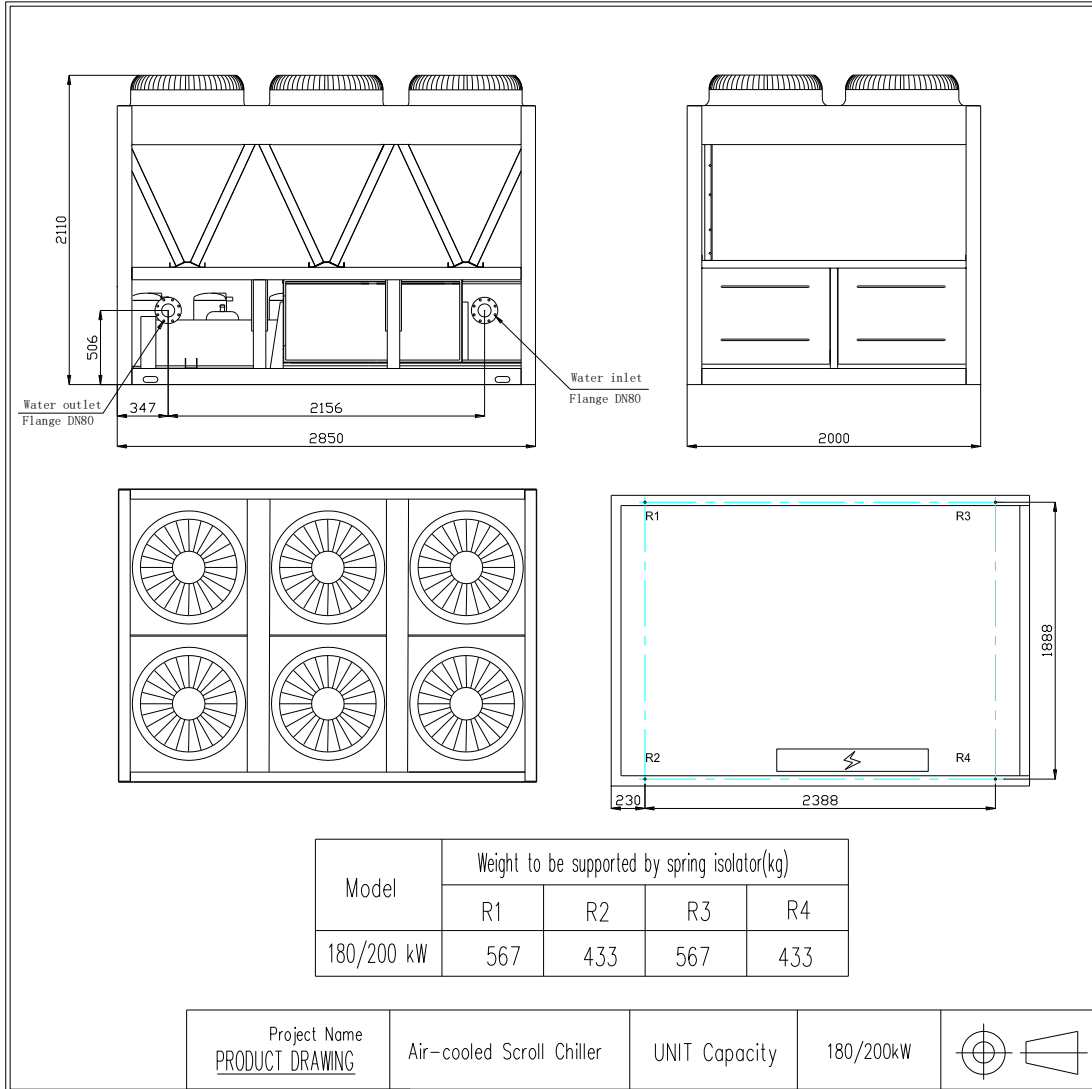

Dimension Chart:

در صورت داشتن هرگونه سوال در مورد اطلاعات فنی و قیمت با شماره های شرکت همگام تجارت هواسنج تماس حاصل فرمایید:

02177262514-090102016100

Havasanj.ir